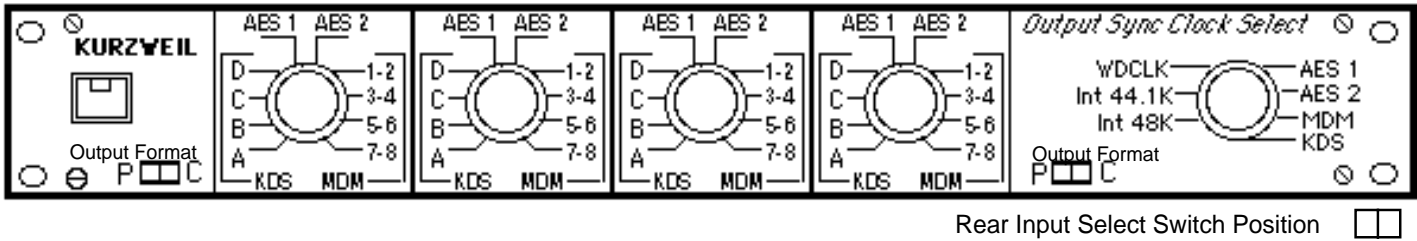

# DMT Interface Digital Signal Routing Patch Sheets

Notes: \_\_\_\_\_

Notes: \_\_\_\_\_

Notes: \_\_\_\_\_

Notes: \_\_\_\_\_